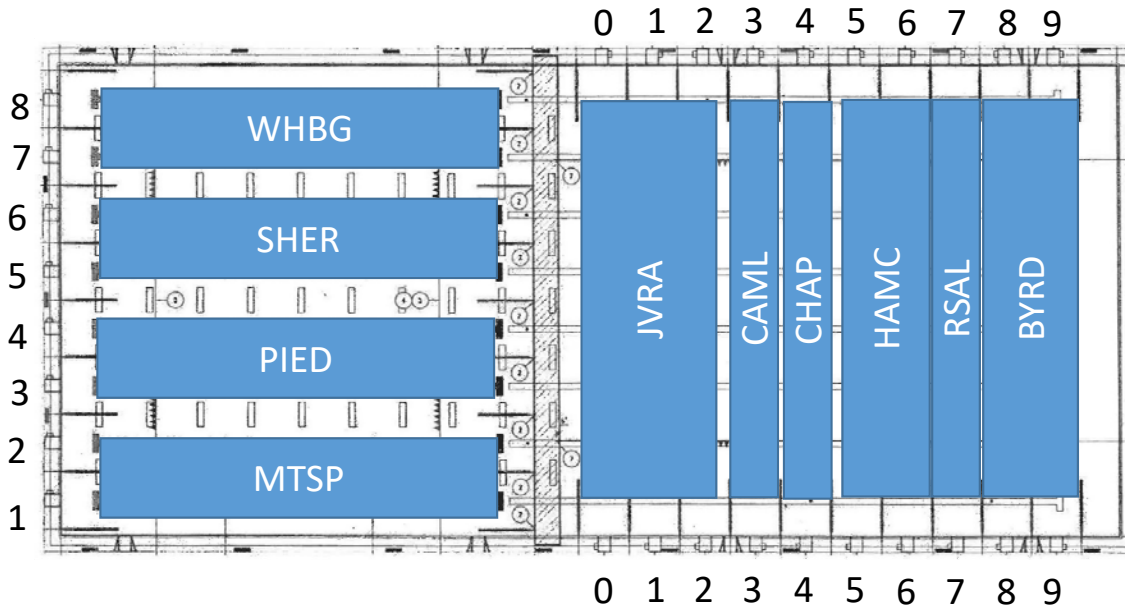

# Saturday Late, Sunday Early Warmups

East

South

Computer &  
Timing Console  
NORTH

Swimming Direction

50Y, 100Y, 200Y Starts

Swimming Direction

Computer &  
Timing Console  
SOUTH

WINDOW Side

FLAG Side

50Y, 200Y Starts

North  
Bullpen

25Y Starts, 100y 2<sup>nd</sup> & 4<sup>th</sup> Starts

Seating Area

North

West

East

### Saturday Early, Sunday Late Warmups

South

Computer &  
Timing Console  
NORTH (Opt. 2)

Swimming Direction

Swimming Direction

Computer &  
Timing Console  
SOUTH

WINDOW Side

FLAG Side