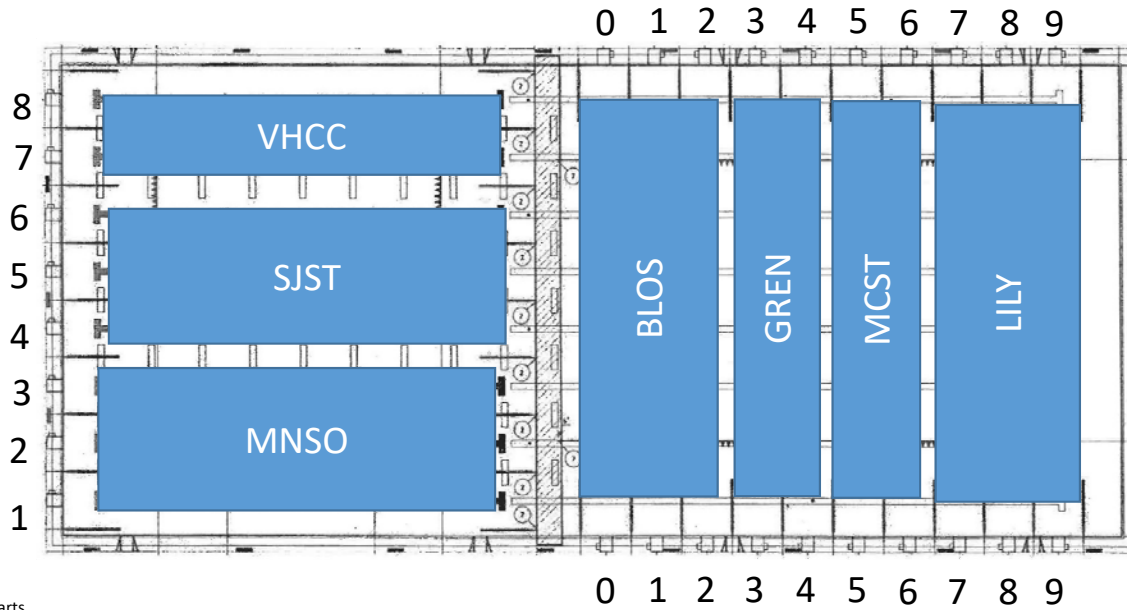

### Saturday Early, Sunday Late Warmups

South

Computer &  
Timing Console  
NORTH (Opt. 2)

Swimming Direction

Swimming Direction

Computer &  
Timing Console  
SOUTH

WINDOW Side

FLAG Side

50Y, 200Y Starts

25Y Starts, 100y 2<sup>nd</sup> & 4<sup>th</sup> Starts

North  
Bullpen

South  
Bullpen

Seating Area

North

West